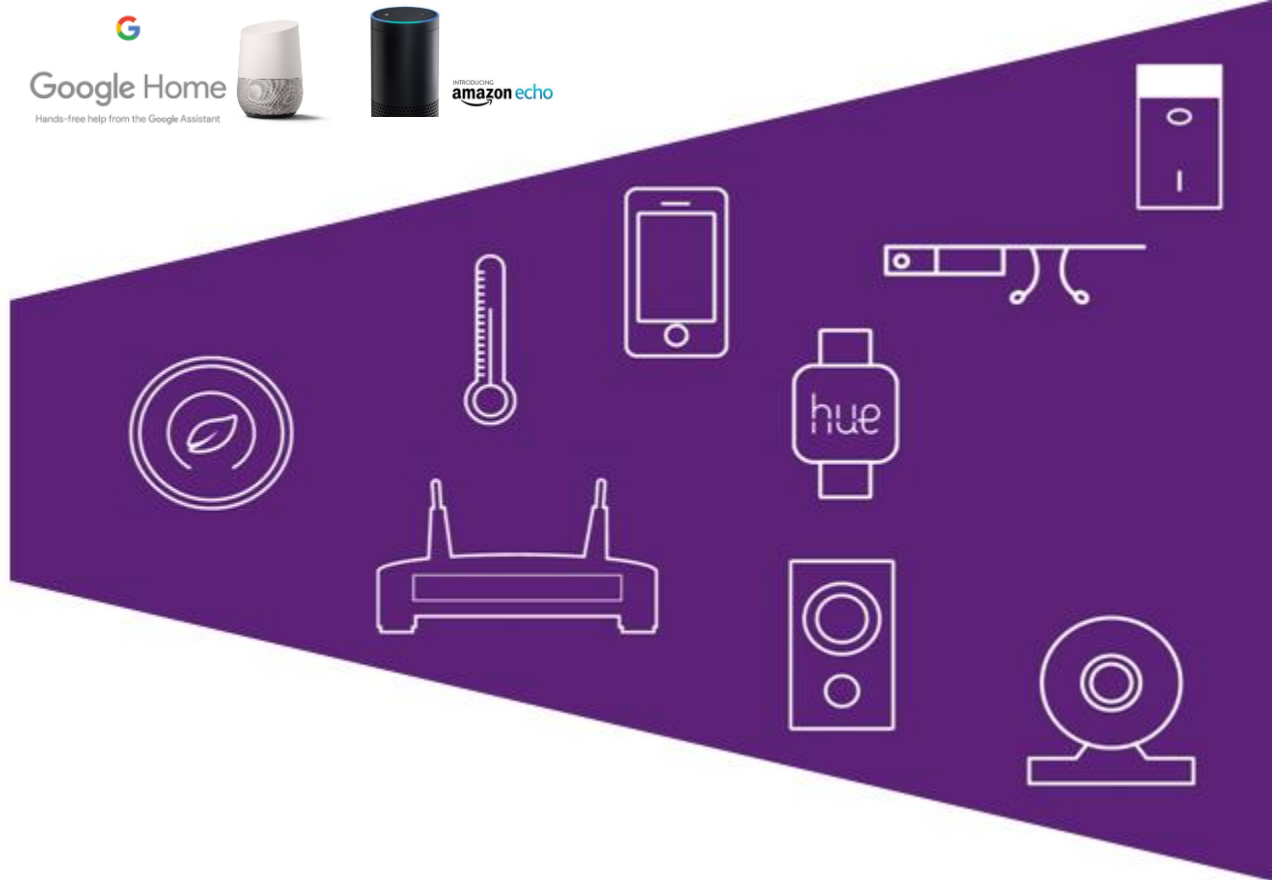

hue

PERSONAL WIRELESS LIGHTING

Turn on living

Here today. More tomorrow.

We'll never stop evolving and expanding on what Philips Hue can do.

Super easy to expand

Expand Philips Hue up to 50 lights

Up to 30m range